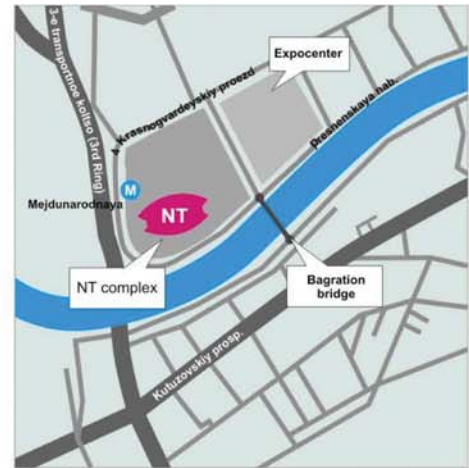

Renaissance Group

Address:

Moscow City
Naberezhnaya Tower, Block "C"
Presnenskaya nab., 10
123317, Moscow
Russia

Tel. +7 495 258 77 77
Fax +7 495 258 77 78

How to get there by public transport

Metro:

1. Metro Station "Mejdunarodnaya", 3 minutes walk to block C of Naberezhnaya Tower business center
2. Metro Station "Krasnopresnenskaya", shuttle bus 546M, 10 minutes ride (depending on the traffic)