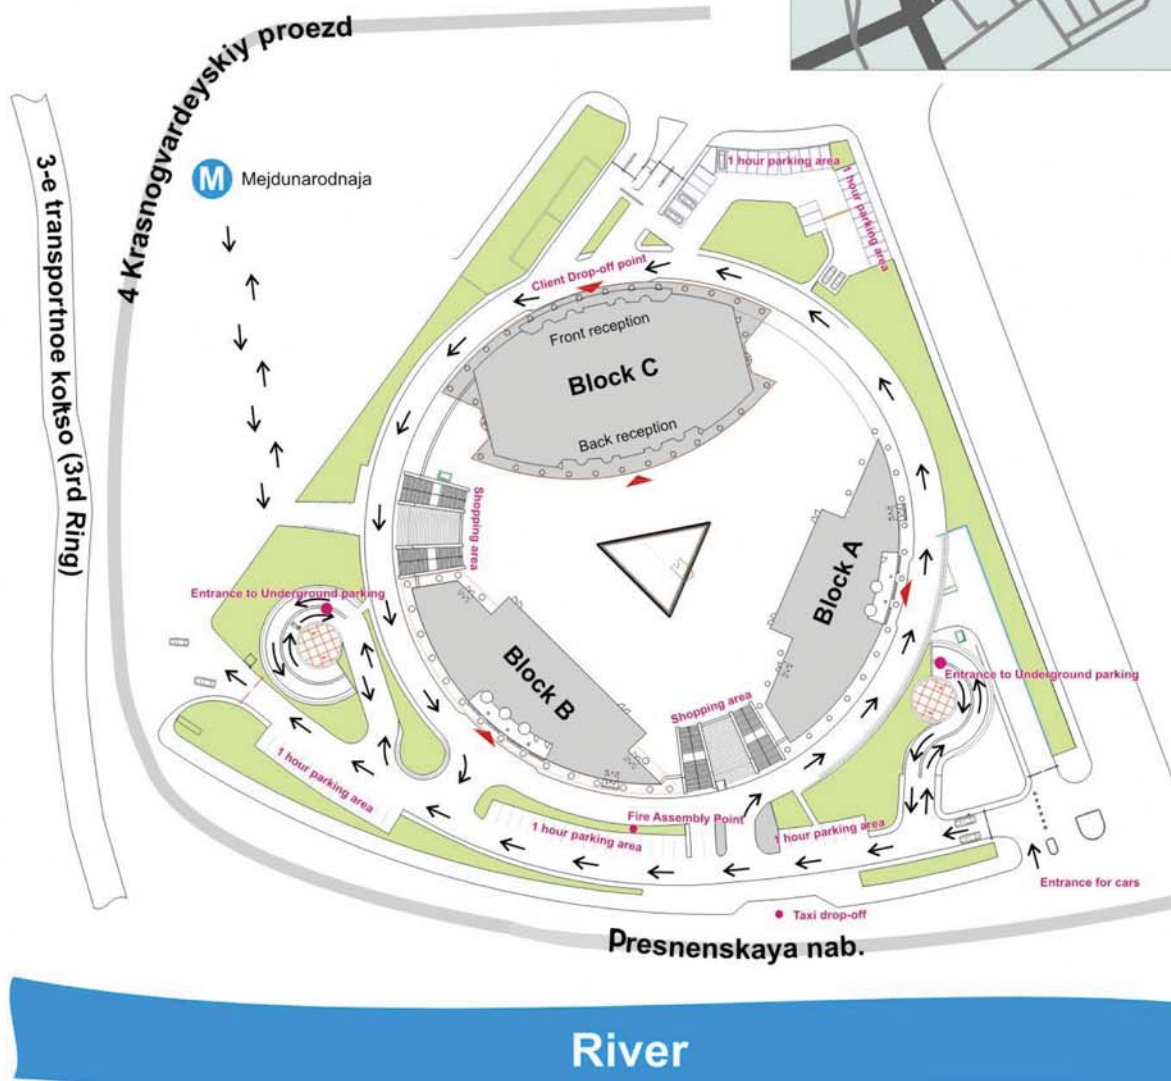

Renaissance Group

Address:

Moscow City
Naberezhnaya Tower, Block "C"
Presnenskaya nab., 10
123317, Moscow
Russia

Tel. +7 495 258 77 77
Fax +7 495 258 77 78

How to get there by public transport

Metro:

1. Metro Station "Mejdunarodnaya", 3 minutes walk to block C of Naberezhnaya Tower business center
2. Metro Station "Krasnopresnenskaya", shuttle bus 546M, 10 minutes ride (depending on the traffic)